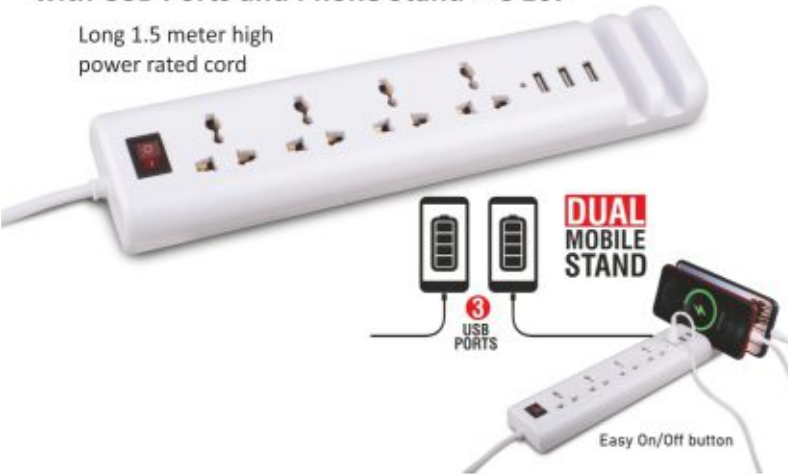

Power Board: Multi point extension board with USB Ports and Phone Stand - C 167

Long 1.5 meter high power rated cord