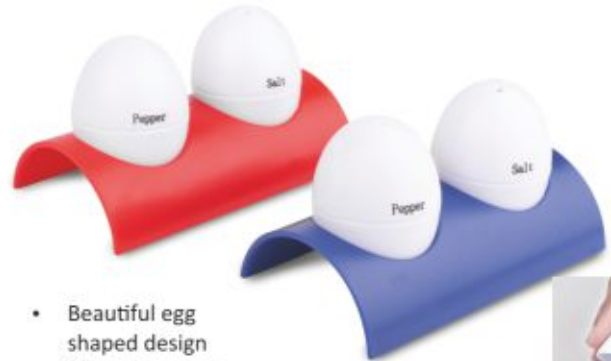

Egg Shape Salt & Pepper Shaker set with Stand - E 91

- Beautiful egg shaped design
- Compact,space saver set for the table