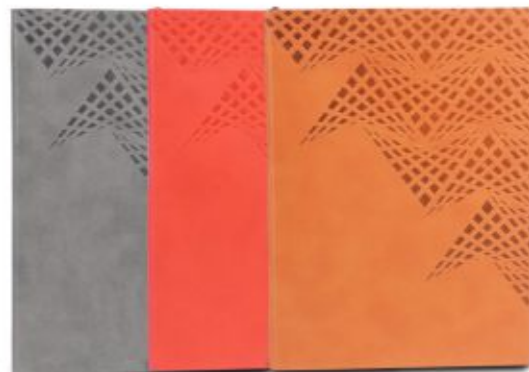

Snowflake A5 Notebook With Memorandum - B 168 And Bookmark Ribbon | HD Texture PU