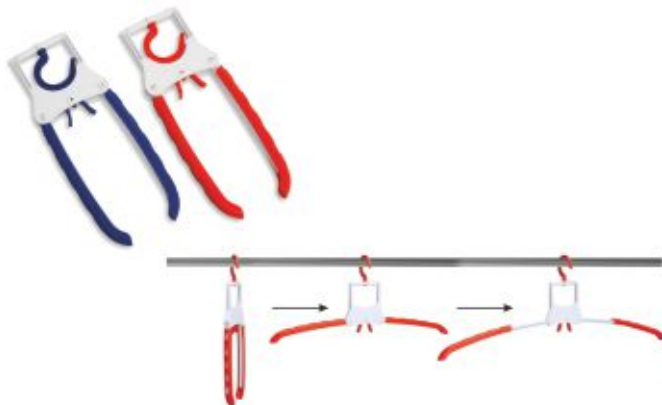

### Landline Phone Extension Wire Retractable cord to keep your table tidy - E 10

- Extension cord for Landline phones
- Wire length 3 mtrs; can be pulled out as needed
- Auto retractable-slide button to wind up the cord automatically