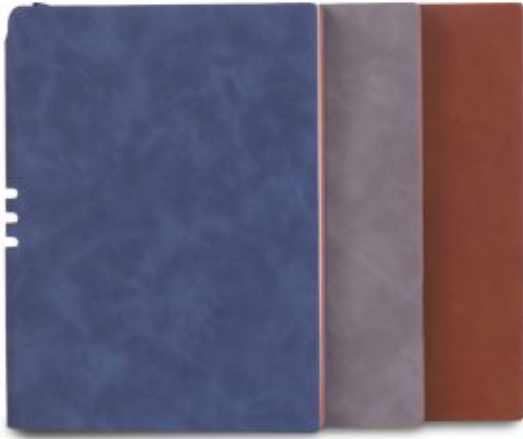

A5 Notebook with Hard pen slot - B 170