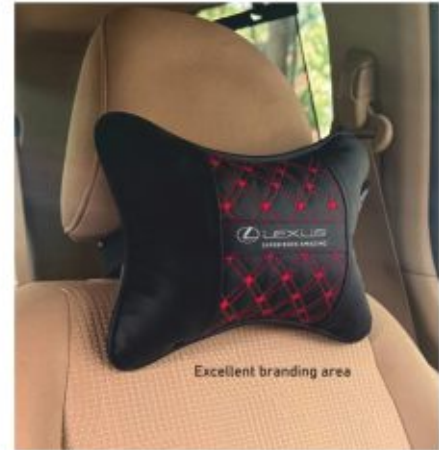

Car Head Rest Cushion Pillow
Bow Shaped | Poly filling inside

- Can be used in cars as well as office chairs
- The attached elastic strap keeps the neck pillow in place
- Great for head and neck support while driving, reading, working or watching TV

Product Code : S 65

Sitwell SPINE
LUMBAR SUPPORT CUSHION

CAN BE USED WITH CAR & OFFICE CHAIR

Product Code : S 67

BOUNCE BACK MEMORY FOAM

WHILE WORKING

Sitwell Caddy
PU CAR BACK SEAT ORGANIZER

Available in 2 colors:

Product Code : S 69