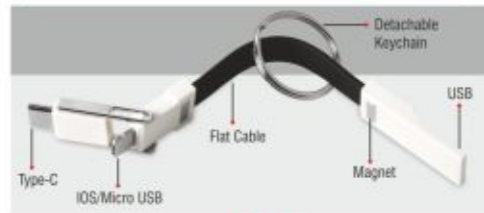

CHARGING CABLES

Magnetic 3 in 1 charging cable with Keychain - C 74