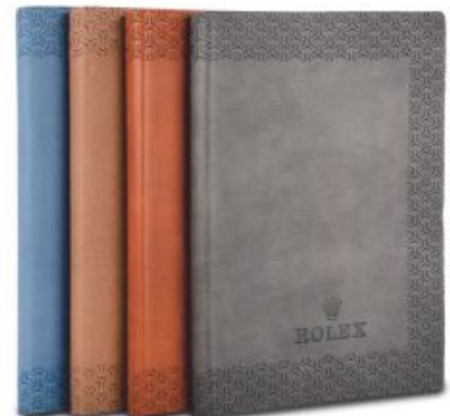

Rolex A5 Notebook - B 105 With Memorandum & Bookmark Ribbon

- Premium texture design on cover sides
- Has a section with personal memorandum, calendar, etc.