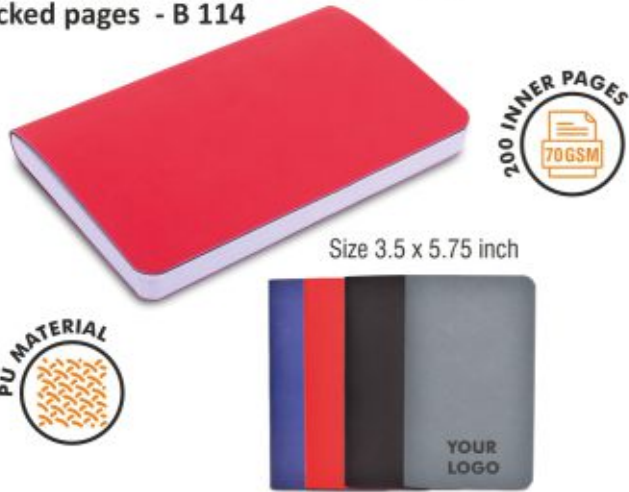

Pyramid 3 fold Notebook - B 160

Stealth 3 Fold Notebook with Long Metal edge - B 162

Leaf A5 Notebook - B 166

**Flexible Pocket Notebook with Ruled & Checked pages - B 114**

Size 3.5 x 5.75 inch

**Ribbon A5 Notebook - B 127**