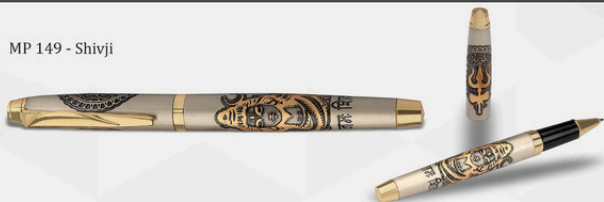

# New Divine Series Pens

MP 147 - Balaji

MP 148 - Ganeshji

MP 149 - Shivji

MP 150 - Ramji

MP 151 - Sai Baba

*Please Note: Pen in box only for Representation*

B3 - Black Paper