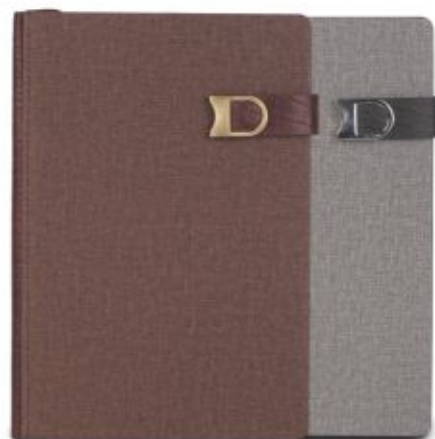

Gray, Black, Blue, Brown

**Keyboard notebook with metal Bookmark - B 186**

**FoldBook Stash: A5 Notebook with magnetic flap closure Pockets & Pen slot on Flap - B 202**

Gray, Brown, Olive

**Two Tone Notebook with D Flap buckle and Double Bookmark Ribbon - B 171**