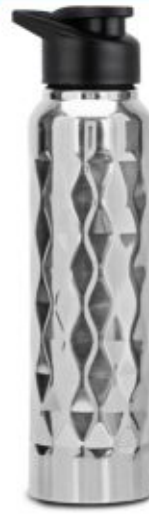

**Ribd : Insulated Steel Bottle
with Flip Top Lid - H 361**