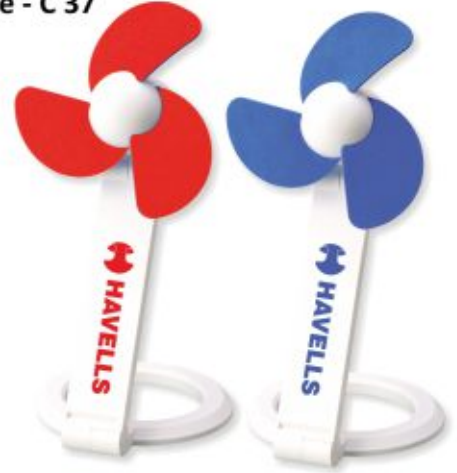

Folding Table USB fan with safety blades and USB cable - C 37