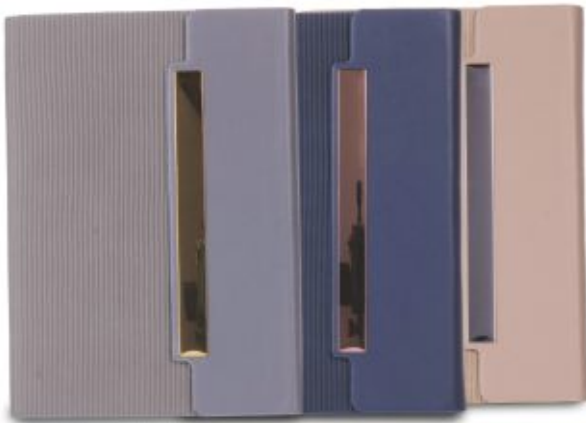

FoldBook Prime: A5 Notebook with Magnetic Flap Closure & Metal Plate - B 200

Gray, Black, Blue, Brown