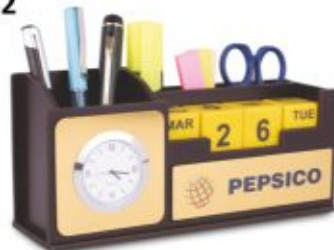

Wooden Table top with Clock, Mobile Stand, Tumbler, and Lifetime Calendar - A 132

Has an analog clock and holders for Mobile, pen & stationery