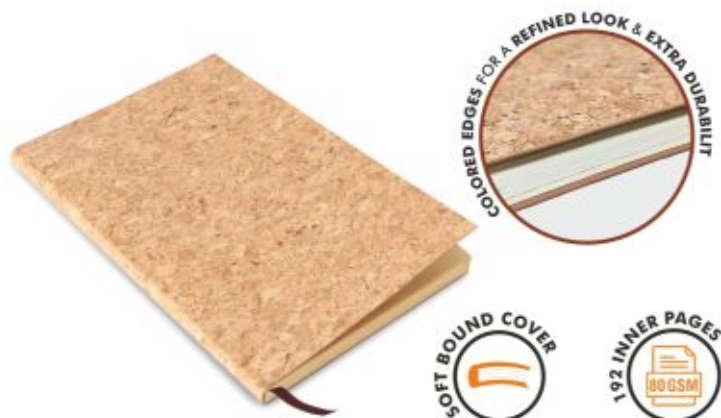

## ECO NOTEBOOKS

Cork Duomag: A5 Cork Notebook with Magnetic Flap Closure - B 203

Slant design Flap made of Coffee cork material

Cork Eco friendly A5 notebook - B 109A

Cork Eco friendly A5 notebook with Hard bound cover - B 107