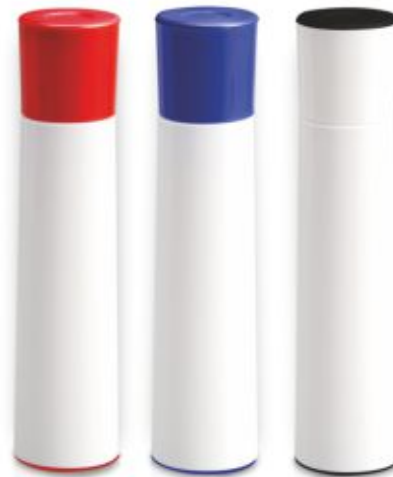

**Ecolens: UV protection Sunglasses  
in Wheat Straw Material  
Packed in Drawstring Pouch with  
Microfiber Cloth - E 401**

Drawstring Pouch

Microfiber Cloth

**Mini Lint Remover (re-usable up to 50 times - E 166)**