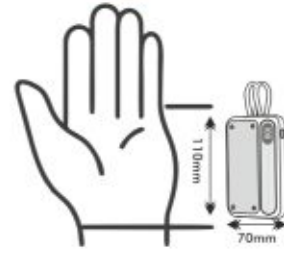

POWER BANKS

HIGH CAPACITY
10000 MAH
POWER BANK

22.5W
FAST CHARGING

ZapX 10 Mini: 10,000 mAh Power Bank with Display & In-Built Cables - C 193

22.5W
FAST CHARGING

HIGH CAPACITY
10000 MAH
POWER BANK

HIGH CAPACITY
10000 MAH
POWER BANK

22.5W
FAST CHARGING

SUPER CAPACITY
20000 MAH
POWER BANK

22.5W
FAST CHARGING

22.5W
FAST CHARGING

HIGH CAPACITY
10000 MAH
POWER BANK

HIGH CAPACITY
10000 MAH
POWER BANK

22.5W
FAST CHARGING

15W Wireless Charger