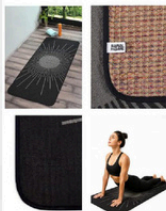

Product Features-

- Size: 70 x 170 CM
- Material
- Top: Cotton Microfiber
- Back: Honey-comb weave Anti-slip fabric
- Thickness: 12mm

Yoga Mat 04