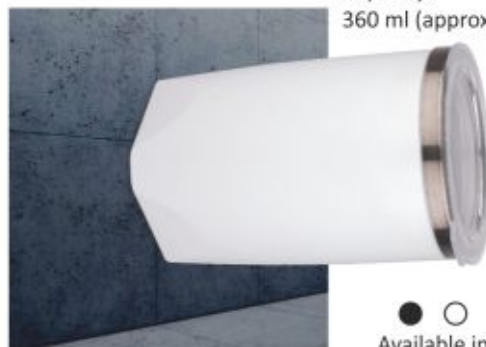

Sunset+ : Magic Suction Mug with Stainless Steel Inside - H 280

Capacity: 360 ml (approx)

SPILL PROOF

BPA FREE

Available in 2 colors