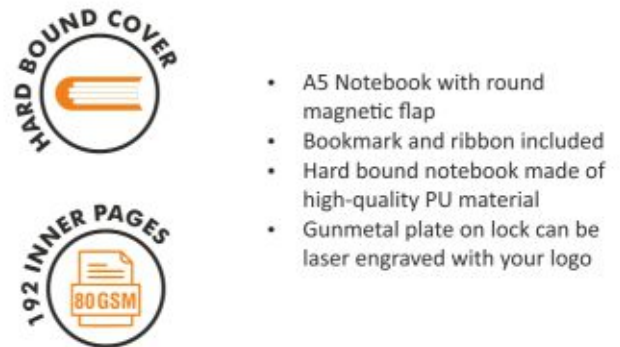

**Alpha A5 notebook with Pen Slot - B 130**

Classic A5 Notebook - B 142A

Timeless A5 Notebook with Textured cover - B 175

A5 notebook with round magnetic flap - B 159

Double side folding notebook with Elastic Fastener - B 115